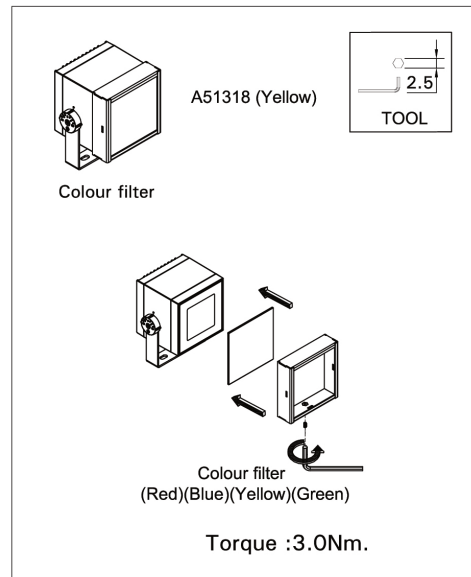

Colour filter (Yellow) (A51318)**Product description****Technical information**