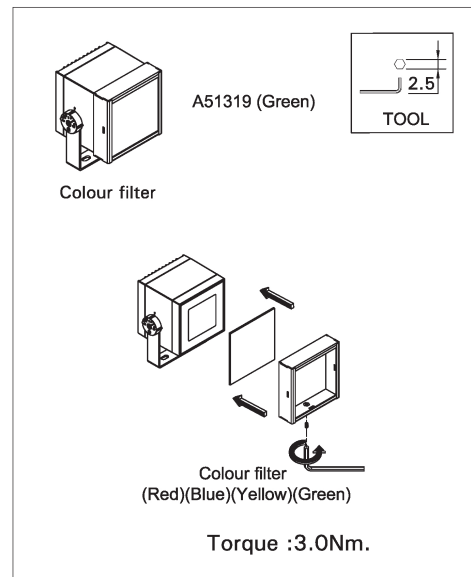

**Colour filter (Green) (A51319)****Product description****Technical information**