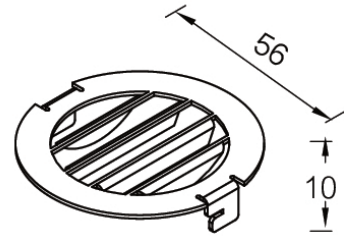

Anti-glare louvre (A51421)

A51421

**Product description****Technical information**

Material	Aluminium
Product colours	Black