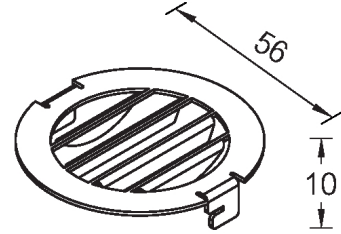

Anti-glare louvre (A51521)

A51521

**Product description****Technical information**

Material	Aluminium
Product colours	Black