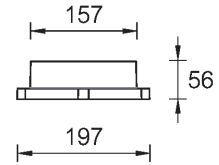

Anti-glare hood (A51631)

A51631

**Product description****Technical information**

Material	Aluminium
Product colours	Black, Dark Grey, White, Matt Silver, Bronze, Concrete - Urban, Softscape - Urban, Stone - Urban, Corten - Urban, Oak - Woodland, Walnut - Woodland, Pine - Woodland