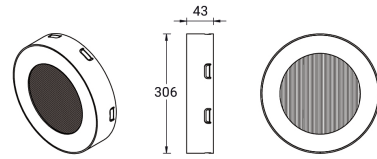

Linear spread lens (A51714)

A51714

**Product description****Technical information**

Material	Aluminium
Product colours	Black, Dark Grey, White, Matt Silver, Bronze, Concrete - Urban, Softscape - Urban, Stone - Urban, Corten - Urban, Oak - Woodland, Walnut - Woodland, Pine - Woodland