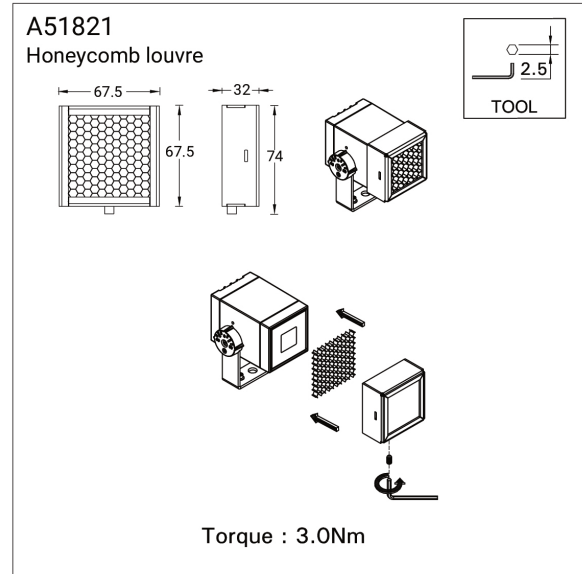

Honeycomb louvre (A51821)**Product description****Technical information**

Material	Aluminium
Product colours	Black