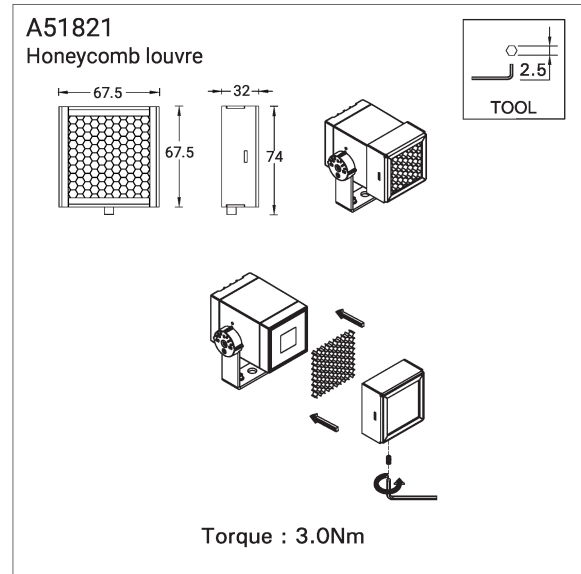

**Honeycomb louvre (A51821)**

**Product description**

**Technical information**

|                        |           |
|------------------------|-----------|
| <b>Material</b>        | Aluminium |
| <b>Product colours</b> | Black     |