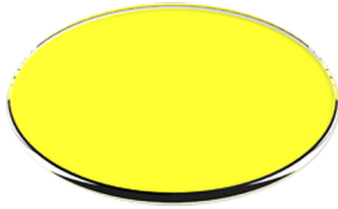

**Colour filter (Yellow) (A51918)**

**Product description**

**Technical information**

---