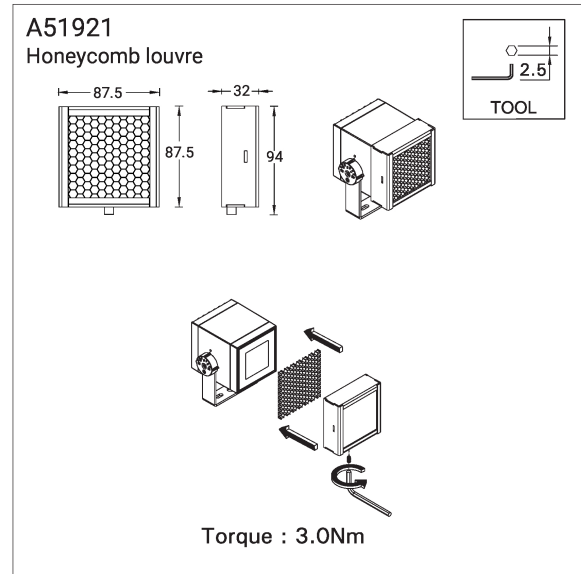

Honeycomb louvre (A51921)

Product description

Technical information

Material	Aluminium
Product colours	Black