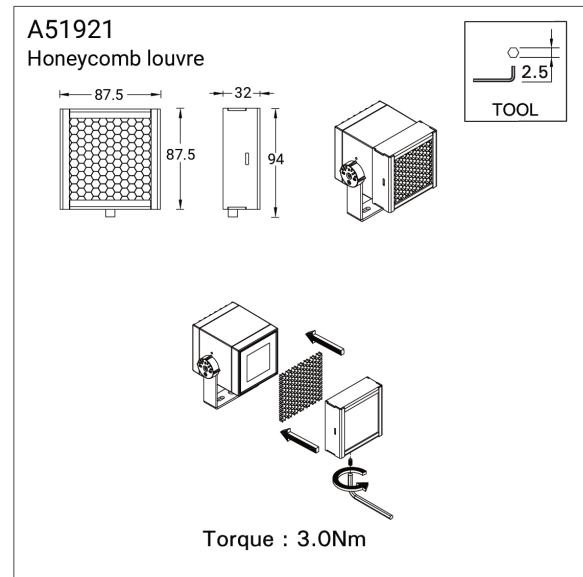

Honeycomb louvre (A51921)**Product description****Technical information**

Material	Aluminium
Product colours	Black