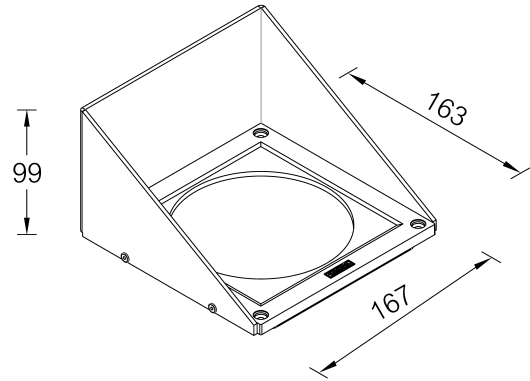

**Anti-glare visor (A51931)****A51931****Product description****Technical information**

<b>Material</b>	Aluminium
<b>Product colours</b>	Black, Dark Grey, White, Matt Silver, Bronze, Concrete - Urban, Softscape - Urban, Stone - Urban, Corten - Urban, Oak - Woodland, Walnut - Woodland, Pine - Woodland