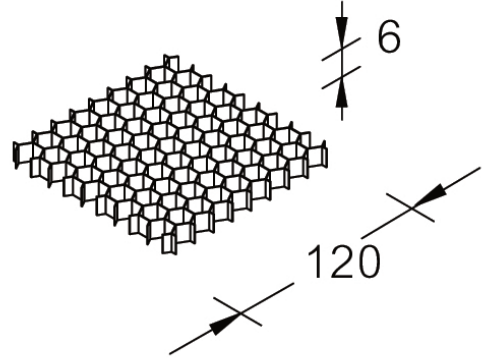

Honeycomb louvre (A52021)

A52021

**Product description****Technical information**

| | |
|-----------------|-----------|
| Material | Aluminium |
| Product colours | Black |