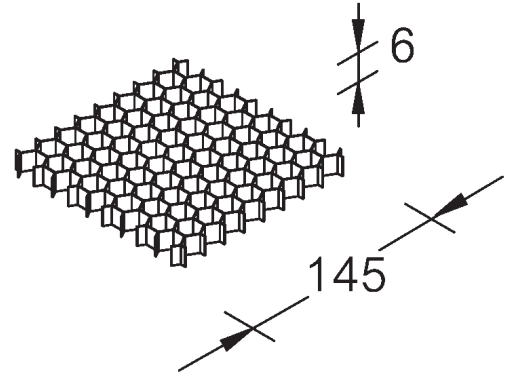

Honeycomb louvre (A52121)

A52121

**Product description****Technical information**

Material	Aluminium
Product colours	Black