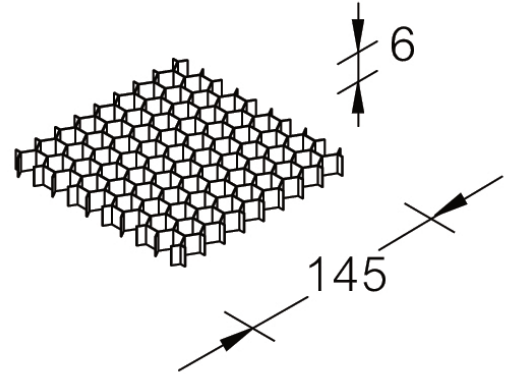

Honeycomb louvre (A52121)

A52121

**Product description****Technical information**

Material	Aluminium
Product colours	Black