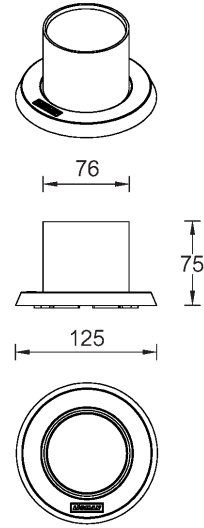

Anti-glare hood (A52531)

A52531

**Product description****Technical information****Material** Aluminium**Product colours** Black, Dark Grey, White, Matt Silver, Bronze, Concrete - Urban, Softscape - Urban, Stone - Urban, Corten - Urban, Oak - Woodland, Walnut - Woodland, Pine - Woodland