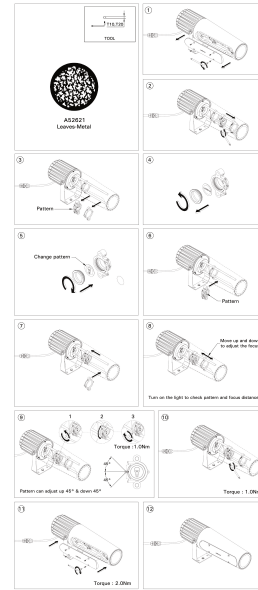

Leaves - Metal gobo - E Size (A52621)**Product description****Technical information**