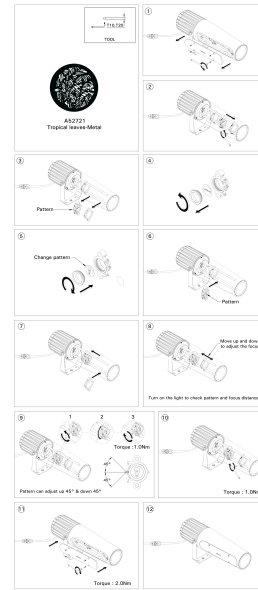

**Tropical leaves - Metal gobo - E Size (A52721)**

**Product description**

**Technical information**