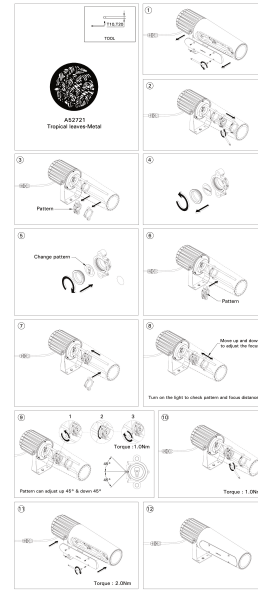

Tropical leaves - Metal gobo - E Size (A52721)

Product description

Technical information