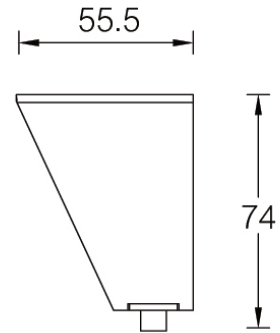

**Anti-glare visor (A52831)****A52831****Product description****Technical information**

<b>Material</b>	Galvanised Steel
<b>Product colours</b>	Black, Dark Grey, White, Matt Silver, Bronze, Concrete - Urban, Softscape - Urban, Stone - Urban, Corten - Urban, Oak - Woodland, Walnut - Woodland, Pine - Woodland