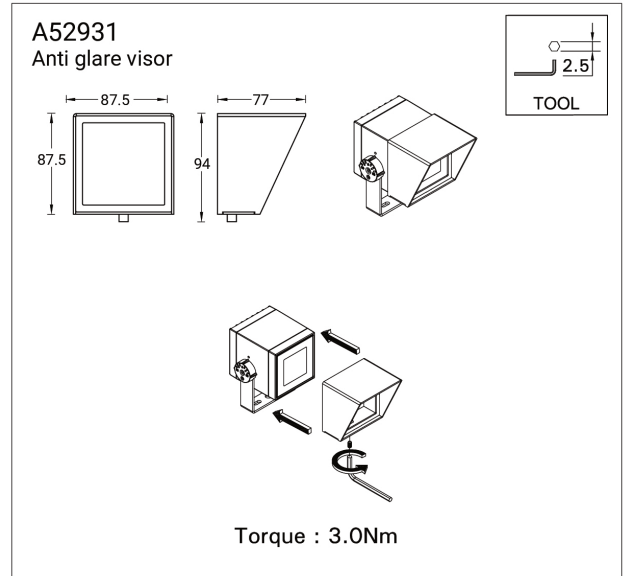

**Anti-glare visor (A52931)**

**Product description**

**Technical information**

<b>Material</b>	Galvanised Steel
<b>Product colours</b>	Black, Dark Grey, White, Matt Silver, Bronze, Concrete - Urban, Softscape - Urban, Stone - Urban, Corten - Urban, Oak - Woodland, Walnut - Woodland, Pine - Woodland