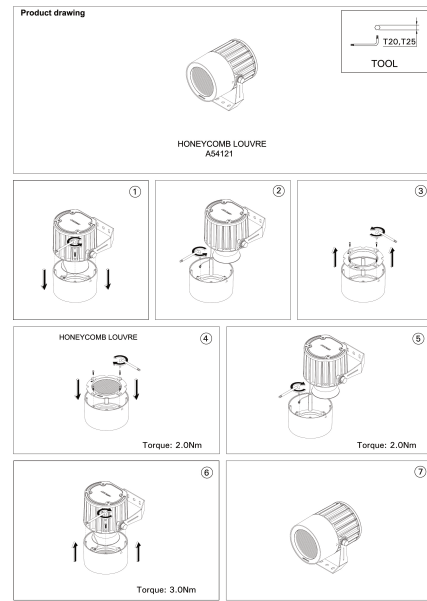

Honeycomb louvre (A54121)**Product description****Technical information**

Material	Aluminium
Product colours	Black