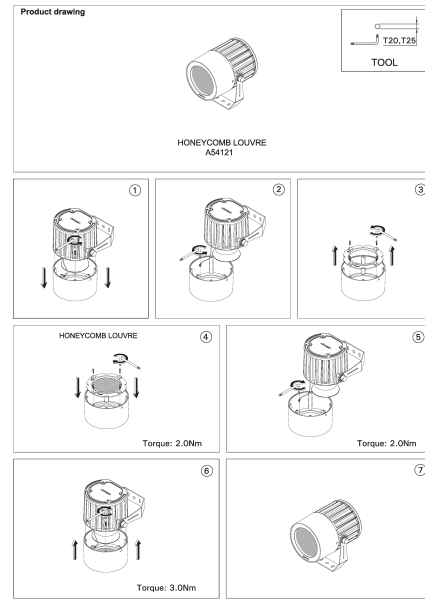

**Honeycomb louvre (A54121)****Product description****Technical information**

Material	Aluminium
Product colours	Black