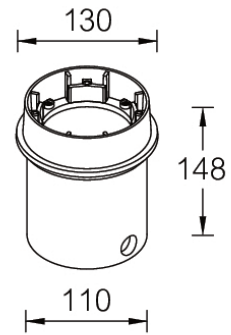

**Recessing box (A60151)****A60151****Product description**

110x148 mm

**Technical information**

<b>Material</b>	Aluminium
<b>Product colours</b>	Black