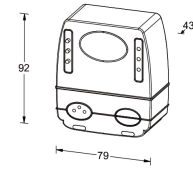

**Nicolaudie - SLESA-U9 (A60491)**

A60491

**Product description****Technical information**

The Nicolaudie SLESA-U9 is a standalone USB based DMX256 (expandable up to 512 channels) lighting controller with 20 scenes and 1 zone. This simple and reliable control allows dynamic lighting scenes to be programmed quickly and easily through the ESA2 software for uninterrupted independent operation.