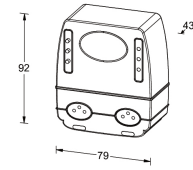

**Nicolaudie - SLESA-UE7 (A60691)**

A60691

**Product description****Technical information**

The Nicolaudie SLESA-UE7 is a standalone USB and Ethernet-based DMX1024 lighting controller with 200 scenes and 5 zones. This powerful and scalable control allows dynamic lighting scenes to be programmed quickly and easily through ESA2, ESAPRO & ESAPRO2 software and mobile applications. New scenes can be triggered through a calendar/time clock, infrared remote control and smartphone/tablet software.