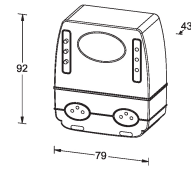

**SLESA-U7, DMX Controller 1024 CH (A60691)**

A60691

**Product description****Technical information**

The Nicolaudie SLESA-UE7 is a standalone USB and Ethernet-based DMX1024 lighting controller with 200 scenes and 5 zones. This powerful and scalable control allows dynamic lighting scenes to be programmed quickly and easily through ESA2, ESAPRO & ESAPRO2 software and mobile applications. New scenes can be triggered through a calendar/time clock, infrared remote control and smartphone/tablet software.