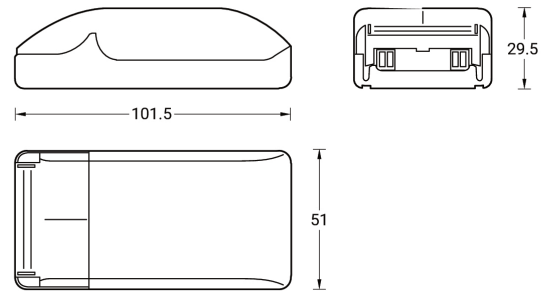

**DALI USB (A610791)**

A610791

DALI USB

**Product description****Technical information**

- For group setups using DALI
- Setting default DALI address
- Group and scene settings DALI
- Min/Max brightness setting adjustment
- Dimming curve logarithmic/linear settings