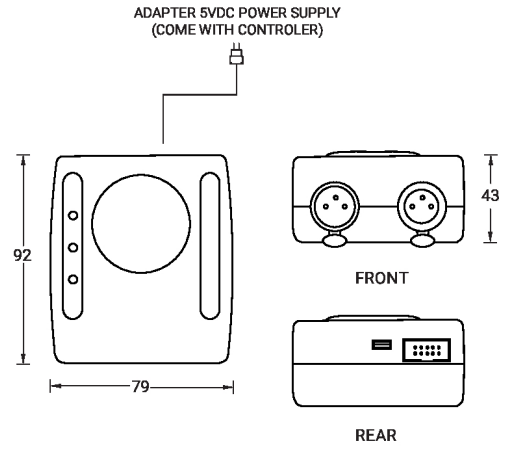

Nicolaudie - SLESA-U10 (A610891)

A610891

Product description

Technical information

The Nicolaudie SLESA-U10 is a standalone USB and built-in WIFI connection featuring DMX512/RDM (expandable up to 1024 channels with SUT technology) with 99 scenes and 1 zone. This controller can be used to control a wide variety of different DMX systems from RGB/RGBW to more advanced moving and colour mixing luminaires, DMX audio players, and fountains. Lighting scenes can be programmed quickly and easily through ESA2, ESAPRO2 software and mobile applications.