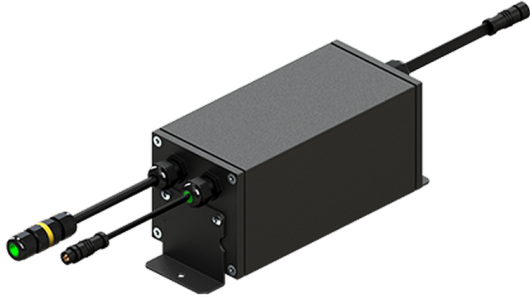

Remote box - Power/ Data for LISSE (A612391)**A612391****Product description****Technical information**