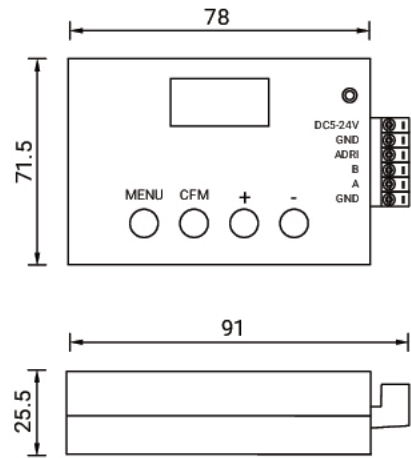

DMX address writer for LISSE (A612691)**A612691****Product description****Technical information**