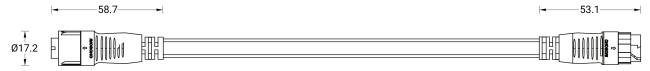

Cable - Connector IP65 Female + Male 5 Pin Power for LISSE (A612791)

A612791

**Product description****Technical information**

We reserve the right to make technical and design changes.

06:54, 23-04-2024

<https://www.ligman.com/cable-connector-ip65-female-male-5-p-in-power-for-lisse-a612791/>