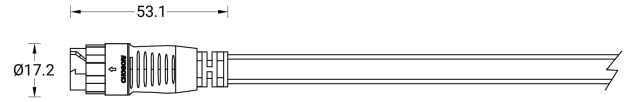

Cable - Connector IP65 Male 5 Pin Power for LISSE (A612991)

A612991

**Product description****Technical information**