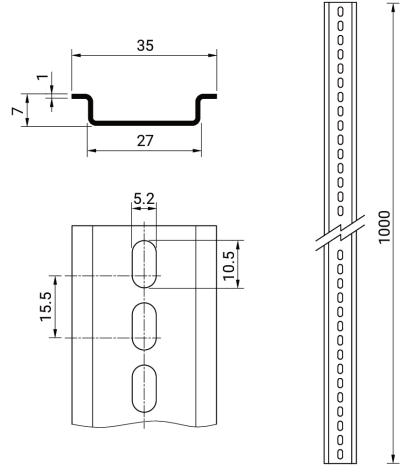

Mounting rail for LISSE (A613091)

A613091

**Product description****Technical information**