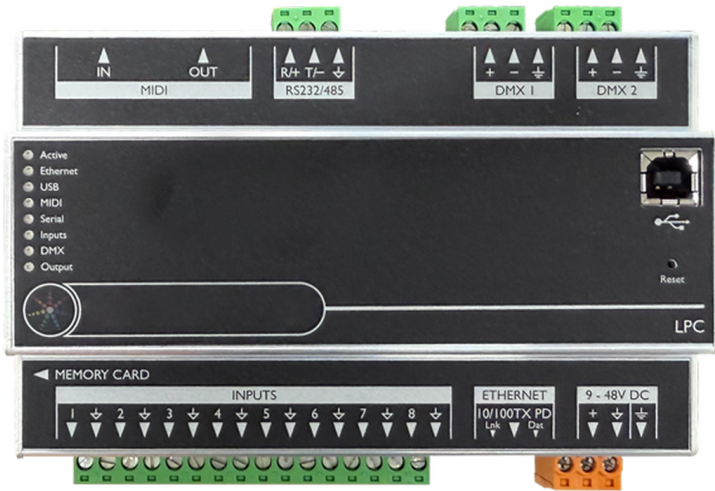

**LPC 2 (Lighting Playback Controller 2 Universes), 1024 CH (A617191)**

**Product description**

**Technical information**

We reserve the right to make technical and design changes.

08:06, 16-03-2026

<https://www.ligman.com/lpc-2-lighting-playback-controller-2-universes-1024-ch-a617191/>