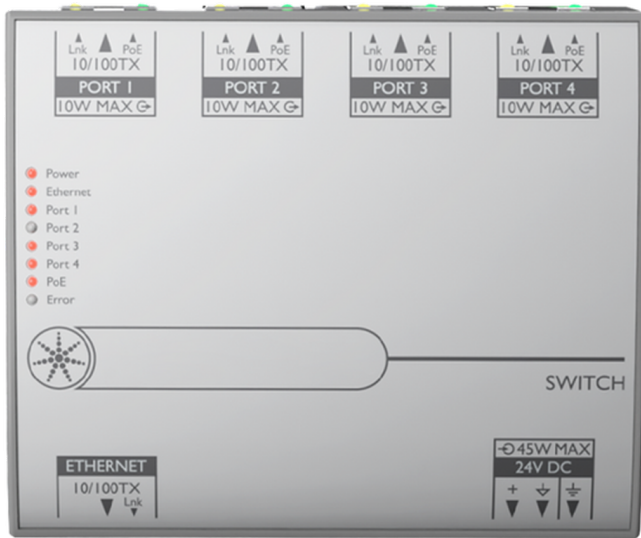

**PoE Ethernet Switch, 10/100Mbps (A617291)****Product description****Technical information**