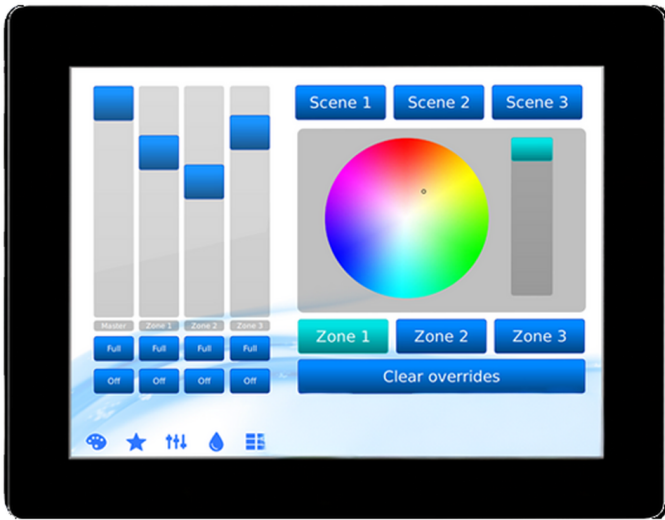

Touch Panel 8" (A617491)

Product description

Technical information