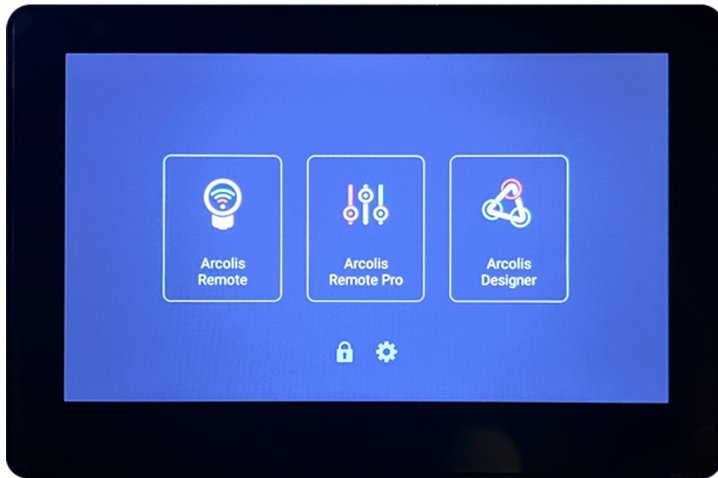

**Natouch-1 Wall Mounted Remote Control 7" (A617891)****Product description****Technical information**

Wall-mounted Touch Screen for Remote Control, 7 inches, Non-PoE