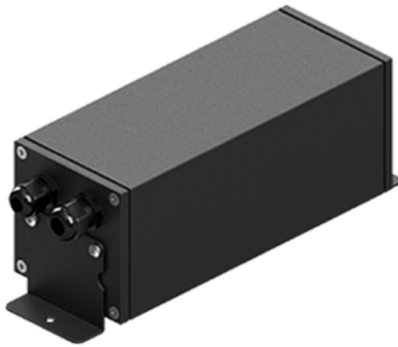

Remote box IP65 (A61851)**A61851****Product description****Technical information**

Material	Aluminium
Product colours	Black