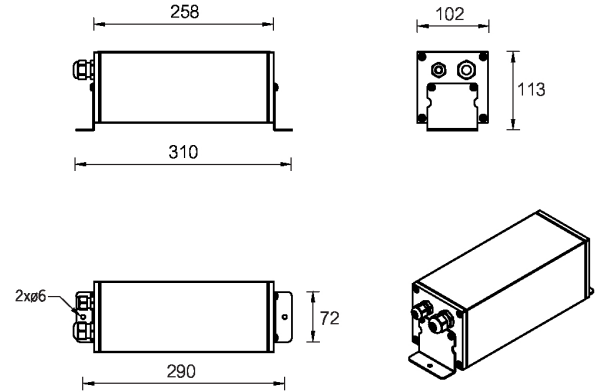

Remote box IP65 (A61851)**A61851****Product description****Technical information**

Material	Aluminium
Product colours	Black