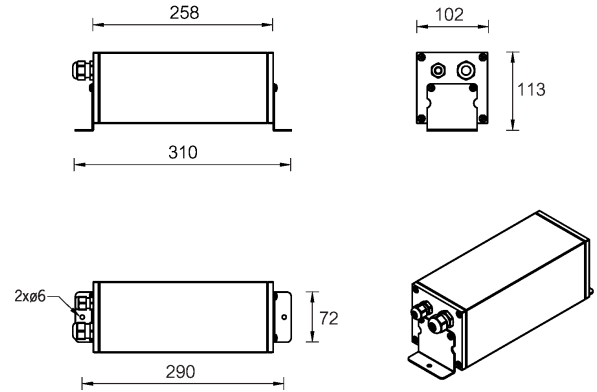

Remote box IP65 (A61851)**A61851****Product description****Technical information**

Material	Aluminium
Product colours	Black