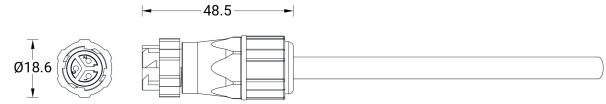

Cable - Connector IP67 Female 3 Pin Power (A63491)

A63491

**Product description****Technical information**