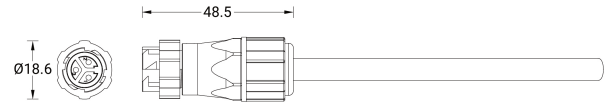

Cable - Connector IP67 Female 3 Pin Power (A63491)

A63491

**Product description****Technical information**