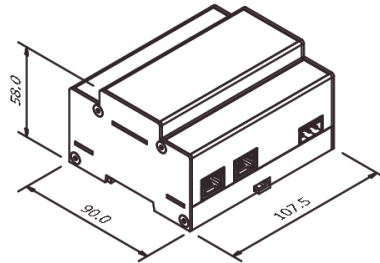

Pharos - POE Connect (A64591)**POE connect****A64591****Product description****Technical information**

POE provides a simple power and networking solution for four Power-over-Ethernet devices with two separate Ethernet uplink ports. It is perfect for connecting power and data between Controllers and Remote Devices.