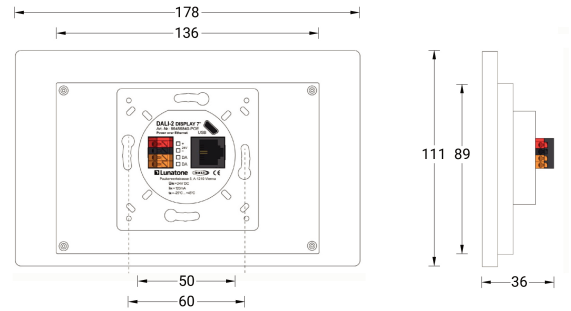

Lunatone - DALI-2 Display 7" (A68791)

A68791

Product description

Technical information

- 7" capacitive touchscreen with 24-bit colour depth
- Configuration of scenes Tunable White and RGB colour management
- Dimming and switching of groups and individual addresses
- Configuration of groups, addressing and set-up of DALI systems
- Integrated sensors for measurement and visualization of sensor values such as temperature, air quality, air pressure, and humidity
- Configuration and control of a DALI system. The DALI protocol standard IEC62386 is used to control the lighting equipment
- 24V, 300mA or Power Over Ethernet - POE
- Easy installation: the device can be installed on a flush-mounted installation box