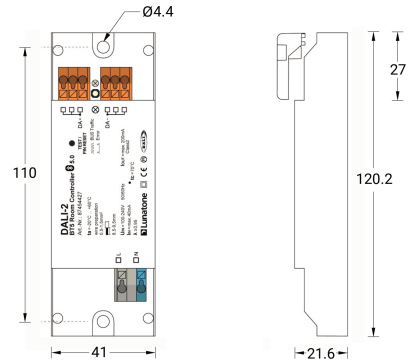

**Lunatone - DALI-2 BT5 Room Controller (A68991)**

A68991

**Product description**

**Technical information**

- DALI-Bluetooth Interface
- Unit for commissioning, configuration, and control of a DALI system via Bluetooth using the LUNATONE smartphone application DALI-Cockpit Mobile
- Output with DALI power supply (200mA) for the supply of up to 64 DALI devices
- Independent control gear (for remote ceiling or integration in luminaires)
- Test button for functional testing