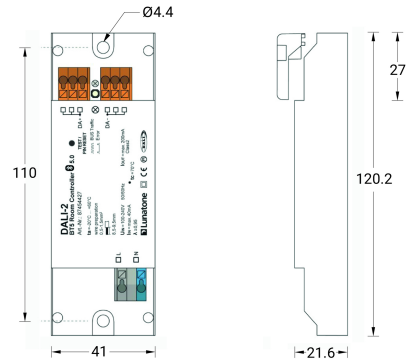

**DALI-2 BT5 Room Controller (A68991)**

A68991

**Product description**

Guaranteed DALI Bus 180mA

**Technical information**

- DALI-Bluetooth Interface
- Unit for commissioning, configuration, and control of a DALI system via Bluetooth using the LUNATONE smartphone application DALI-Cockpit Mobile
- Output with DALI power supply (200mA) for the supply of up to 64 DALI devices
- Independent control gear (for remote ceiling or integration in luminaires)
- Test button for functional testing