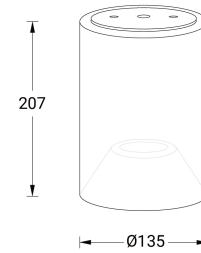

Trim - Surface cylinder (White) (A80001-C135W)

A80001-C135W

**Product description**

- White powder-coated die-cast aluminium
- Available in black: A80001-C135B
- Diameter: 135 mm, Height: 207 mm

Technical information