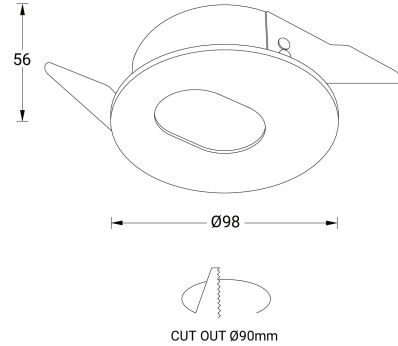

Trim - Key hole IP44 (White) (A80001-D5W)

BL-DL-101-D5W

**Product description**

- White powder-coated die-cast aluminium (03-White RAL9003)
- Available in black: A80001-D5B (01-Black RAL9011)
- Diameter: 98 mm, Height: 56 mm, Cut out: 90 mm
- 30° tiltable
- Clear glass