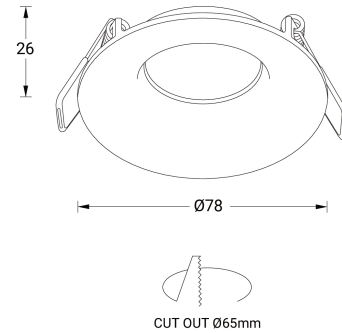

**Trim - Deep recessed (White)** (A80001-M3W)

A80001-M8W

**Product description**

- White powder-coated die-cast aluminium (03-White RAL9003)
- Available in black: A80001-M3B (01-Black RAL9011)
- Diameter: 100 mm, Height: 41 mm, Cut out: 90 mm