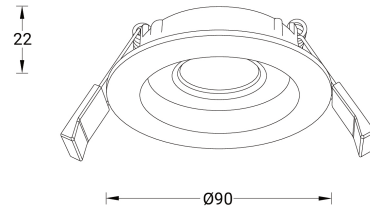

Trim - Recessed directional (White) (A80001-M4W)

A80001-M4W

**Product description**

- White powder-coated die-cast aluminium
- Available in black: A80001-M4B
- Diameter: 90 mm, Height: 22 mm, Cut out: 70 mm
- 15° tiltable