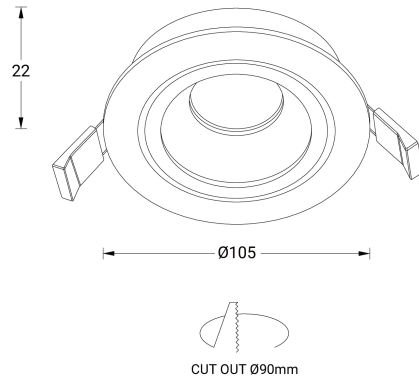

**Trim - Deep recessed directional (White) (A80001-M5W)**

A80001-M5W

**Product description**

- White powder-coated die-cast aluminium (03-White RAL9003)
- Available in black: A80001-M5B (01-Black RAL9011)
- Diameter: 105 mm, Height: 22 mm, Cut out: 90 mm
- 15° tiltable