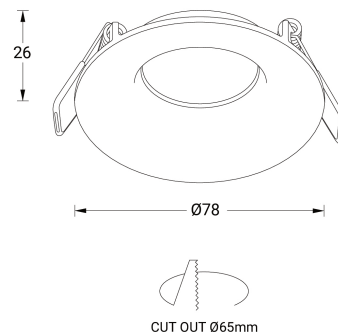

Trim - Curve recessed (White) (A80001-M8W)

A80001-M8W

**Product description**

- White powder-coated die-cast aluminium (03-White RAL9003)
- Available in black: A80001-M8B (01-Black RAL9011)
- Diameter: 78 mm, Height: 26 mm, Cut out: 65 mm