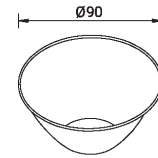

Reflector finish (Matt white) (A80023-MW)

A80023

**Product description****Technical information****Material**

Aluminium