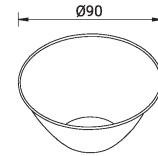

Reflector finish (Satin gold) (A80023-SG)

A80023

**Product description****Technical information****Material**

Aluminium