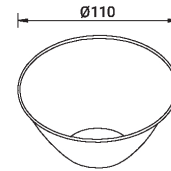

Reflector finish (Matt white) (A80024-MW)

A80024

**Product description****Technical information****Material**

Aluminium