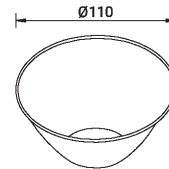

Reflector finish (Satin gold) (A80024-SG)

A80024

**Product description****Technical information****Material**

Aluminium