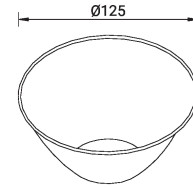

Reflector finish (Matt white) (A80025-MW)

A80025

**Product description****Technical information****Material**

Aluminium