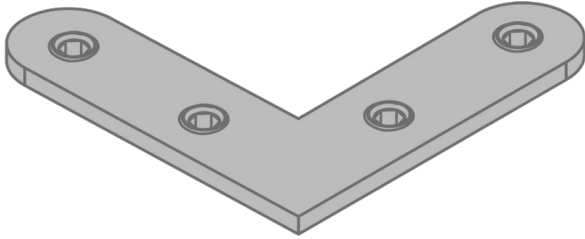

Joiner - 90° Corner (A80056)**Product description****Technical information**
