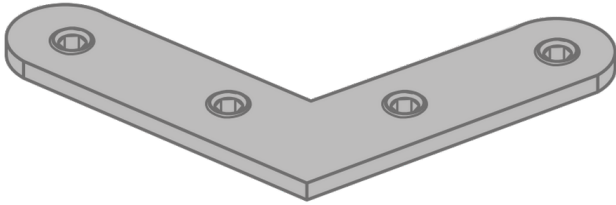

Joiner - 120° Corner (A80057)**Product description****Technical information**
